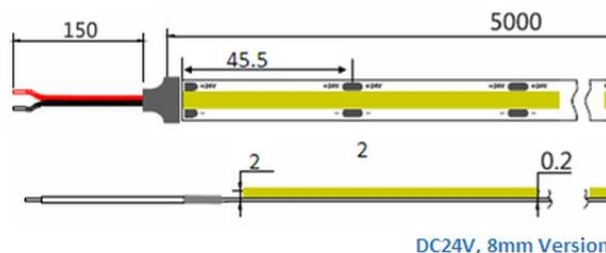

Catena COB FlexStrip 14W/m

Technical Details:

Luminous Flux per Meter:	1400 lm
Output per Meter:	14.4 W
Luminous Flux:	7000 lm
LED Output:	52 W
Light Yield:	97 lm/W
Light Temperature:	4000 K
Light Color:	neutralwhite
Color Rendering Index:	≥90 Ra
Color Consistency (SDCM):	<4
LED-Chip:	COB
LED per Meter:	528
Cut After:	45.45 mm
Number of LED:	2640
Ignition Time:	<1 s
Input Current:	DC 24V
Power Consumption:	72 W
Output of Driver:	DC 24V
CC/CV:	CV
Input Lamp:	cable with flying leads
Input Strip:	Kabel mit offenen Enden - both sides
Ambient Temperature (TA):	-20°C - 45°C
Storage Temperature:	-20°C - 50°C

Dimensions:	5000x8x2,1 mm
IP Class:	20
Housing Color	white
Net Weight:	70 g
Type of Packaging:	bag
Dimensions of Packaging:	210x230x10
Product Line:	Advance Line
Warranty	3 years
Operating Hours:	50.000 h L50/B20
Disposal Obligation:	✓
Customs Tariff Number:	8539510000
Certifications	CE
Barcode:	4250557819471
keine sichtbaren LED Punkte dank COB Technology	
no visible LED dots due to COB technology	
nur in Verwendung mit geeignetem Aluprofil	
use only with suitable alu profile	
3M tape 300LSE, High CRI >90	