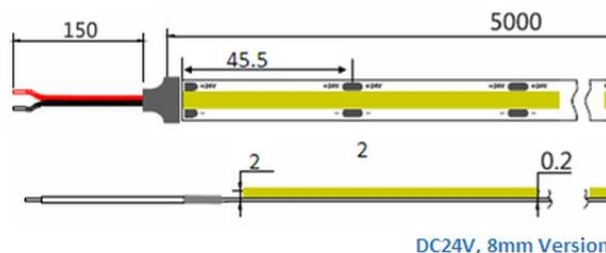

Catena COB FlexStrip 14W/m

DC24V, 8mm Version

Technical Details:

Luminous Flux per Meter:	1400 lm
Output per Meter:	14.4 W
Luminous Flux:	7000 lm
LED Output:	52 W
Light Yield:	97 lm/W
Light Temperature:	4000 K
Light Color:	neutralwhite
Color Rendering Index:	≥90 Ra
Color Consistency (SDCM):	<4
LED-Chip:	COB
LED per Meter:	528
Cut After:	45.45 mm
Number of LED:	2640
Ignition Time:	<1 s
Input Current:	DC 24V
Power Consumption:	72 W
Output of Driver:	DC 24V
CC/CV:	CV
Input Lamp:	cable with flying leads
Input Strip:	Kabel mit offenen Enden - both sides
Ambient Temperature (TA):	-20°C - 45°C
Storage Temperature:	-20°C - 50°C

Dimensions:	5000x8x2,1 mm
IP Class:	20
Housing Color	white
Net Weight:	90 g
Type of Packaging:	bag
Dimensions of Packaging:	210x230x10
Weight incl. Packaging:	0.11 kg
Product Line:	Advance Line
Warranty	3 years
Operating Hours:	50.000 h L50/B20
Disposal Obligation:	✓
Customs Tariff Number:	8539510000
Certifications	CE
Barcode:	4250557819471
keine sichtbaren LED Punkte dank COB Technology	
no visible LED dots due to COB technology	
nur in Verwendung mit geeignetem Aluprofil	
use only with suitable alu profile	
3M tape 300LSE, High CRI >90	