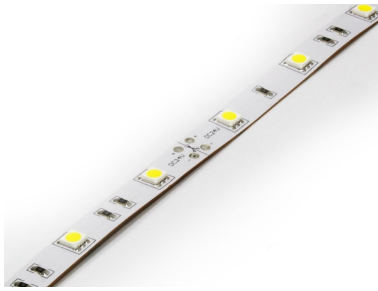

# Catena FlexStrip Eco 30R, 7W/m

## Technical Details:

Luminous Flux per Meter:	480 lm
Luminous Flux per Meter - White:	5 lm
Output per Meter:	7 W
Light Yield:	69 lm/W
Light Temperature:	4000 K
Light Color:	neutralwhite
Color Rendering Index:	≥85 Ra
Color Consistency (SDCM):	<3
Beam Angle:	120 °
LED-Chip:	SMD 5050
LED per Meter:	30
Cut After:	165 mm
Power Consumption:	39 W
Output of Driver:	DC 24V
CC/CV:	CV
Input Lamp:	cable with flying leads
Ambient Temperature (TA):	-20°C - 45°C

Dimensions:	5000x10x2,2 mm
IP Class:	20
Net Weight:	75 g
Type of Packaging:	bag
Dimensions of Packaging:	210x230x10
Weight incl. Packaging:	0.123 kg
Content Master Package:	50
Warranty	2 years
Operating Hours:	30.000 h L70/B50
Disposal Obligation:	✓
Customs Tariff Number:	8539510000
Certifications	CE
Barcode:	4250557802107