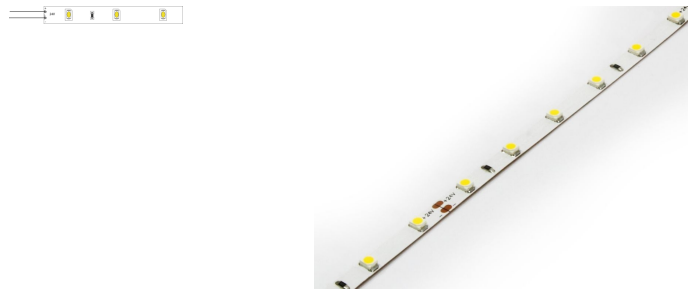

# Catena FlexStrip Premio CV 60R, 4,8W/m

## Technical Details:

Luminous Flux per Meter:	340 lm
Output per Meter:	4.8 W
Luminous Flux:	1700 lm
LED Output:	24 W
Light Yield:	71 lm/W
Light Temperature:	3000 K
Light Color:	warmwhite
Color Rendering Index:	≥70 Ra
Color Consistency (SDCM):	<6
Beam Angle:	120 °
LED-Chip:	SMD 3528
LED per Meter:	60
Cut After:	100 mm
Number of LED:	60
Power Consumption:	24 W
Output of Driver:	DC 24V
CC/CV:	CV
Input Lamp:	cable with flying leads
Input Strip:	cable with flying leads - one side
Ambient Temperature (TA):	-20°C - 45°C

Dimensions:	5000x5x2,5 mm
IP Class:	20
Net Weight:	99 g
Type of Packaging:	bag
Dimensions of Packaging:	210x230x10
Weight incl. Packaging:	0.099 kg
Product Line:	Premio Line
Warranty	3 years
Operating Hours:	50.000 h L70/B50
Disposal Obligation:	✓
Customs Tariff Number:	8539510000
Certifications	CE
Barcode:	4250557806013