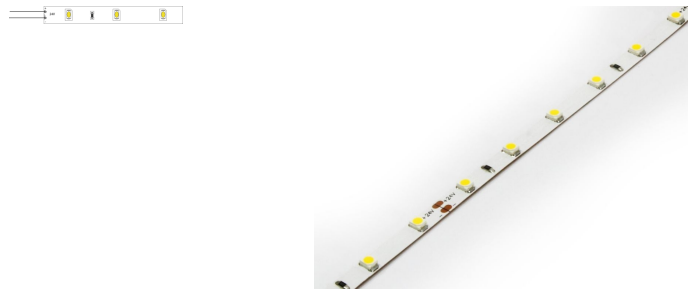

Catena FlexStrip Premio CV 60R, 4,8W/m

Technical Details:

Luminous Flux per Meter:	400 lm
Output per Meter:	4.8 W
Luminous Flux:	2000 lm
Light Yield:	83 lm/W
Light Temperature:	4000 K
Light Color:	neutralwhite
Color Rendering Index:	≥80 Ra
Color Consistency (SDCM):	<6
Beam Angle:	120 °
LED-Chip:	SMD 3528
LED per Meter:	60
Cut After:	50 mm
Input Current:	DC 24V
Power Consumption:	24 W
Output of Driver:	DC 24V
CC/CV:	CV
Input Lamp:	cable with flying leads
Input Strip:	cable with flying leads - one side
Ambient Temperature (TA):	-20°C - 45°C

Dimensions:	5000x5x2,5 mm
IP Class:	20
Type of Packaging:	bag
Product Line:	Premio Line
Warranty	3 years
Operating Hours:	35.000 h L70/B50
Disposal Obligation:	✓
Customs Tariff Number:	8539510000
Certifications	CE
Barcode:	4250557809663