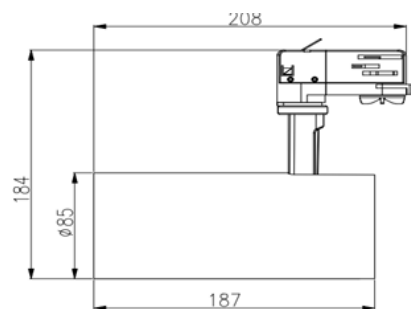

Lareda 30-930-3000LM DALI DIM WH

Technical Details:

Luminous Flux:	3000 lm
LED Output:	28 W
Light Yield:	100 lm/W
Light Temperature:	3000 K
Light Color:	warmwhite
Color Rendering Index:	≥90 Ra
Color Consistency (SDCM):	<4
Beam Angle:	36 °
Swappable Reflector:	✓
Unified Glare Rating (UGR):	<17
Light Emission:	
Dimmable:	✓
Method of Dimming:	DALI
LED-Chip Manufacturer:	Bridgelux
LED-Chip:	COB
Number of LED:	1
Ignition Time:	<0,5 s
Input Current:	AC 198 - 264V, 50/60Hz
Power Consumption:	30 W
Contains Driver:	✓
Driver Manufacturer:	Osram
Power Factor (PF):	>0.98
Input Driver:	lighting track
Output of Driver:	DC 23-42V, 500-700mA
CC/CV:	CC
Output Current Adjustable:	✓
Input Lamp:	Power rail
Switching Cycles:	>50.000
Electrical Protection Class:	II
Ambient Temperature (TA):	0°C - 35°C

Dimensions:	208x85x184 mm
Mounting:	ceiling,wall
Montageart:	surface mounted
Pivot Range pan:	350 °
Pivot Range tilt:	90 °
IP Class:	20
Housing Color	white
Housing Material:	aluminum
Coating:	powder-coated
Special Feature of Housing:	3-Phase Track Adapter
Cover:	Lens
Net Weight:	978 g
Type of Packaging:	box
Dimensions of Packaging:	90*90*295
Weight incl. Packaging:	1.038 kg
Content Master Package:	12
Dimensions of Master Package:	385x290x320 mm
Weight Master Package:	12,74 kg
Product Line:	Advance Line
Warranty	3 years
Operating Hours:	35.000 h L80/B10
Disposal Obligation:	✓
Customs Tariff Number:	9405499090
Certifications	CE,LM80,D
Barcode:	4250557820330
perfekte Blendungsbegrenzung	
für Wohnraum, Museum, Shop oder Deko	
max. 25 Spots auf einer 16A Sicherung	
Treiber einstellbar.: 500, 600, 650, 700mA 21-30W	