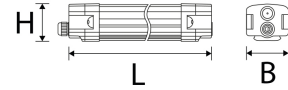

Alwetra Suspension Clip

Technical Details:

Ambient Temperature (TA): -20°C - 50°C

Information and Downloads:

Dimensions:	50x54,5x45 mm
Mounting:	ceiling,wall
Montageart:	surface mounted
IP Class:	65
IK Code:	10
Housing Color	silver
Housing Material:	steel
Coating:	chrome-plated
Net Weight:	69 g
Type of Packaging:	box
Weight incl. Packaging:	0.069 kg
Product Line:	Advance Line
Warranty	5 years
Disposal Obligation:	✓
Customs Tariff Number:	8308100090
Certifications	CE,D
Barcode:	4250557815664