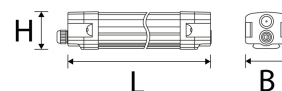

Alwetra 500E Battery Emergency Modul IP65/IK10-650lm

Technical Details:

Luminous Flux:	650 lm
LED Output:	5 W
Light Yield:	130 lm/W
Light Temperature:	4000 K
Light Color:	neutralwhite
Color Rendering Index:	≥80 Ra
Color Consistency (SDCM):	<6
Beam Angle:	120 °
Light Emission:	downward
LED-Chip:	SMD
Ignition Time:	<1 s
Input Current:	AC 220-240V, 50/60Hz
Power Consumption:	5 W
Contains Driver:	✓
Input Lamp:	plug connector
Switching Cycles:	>25.000
Electrical Protection Class:	II
Ambient Temperature (TA):	-10°C - 40°C
Storage Temperature:	-10°C - 40°C

Dimensions:	510x86x67 mm
Mounting:	Decke
Montageart:	surface mounted
IP Class:	65
IK Code:	10
Housing Color	white
Housing Material:	Aluminium+PC
Special Feature of Housing:	polycarbonate
Cover:	frosted
Net Weight:	1250 g
Type of Packaging:	box
Weight incl. Packaging:	1.25 kg
Product Line:	Advance Line
Warranty	2 years
Operating Hours:	25.000 h
Disposal Obligation:	✓
Customs Tariff Number:	9405499090
Certifications	CE,D
Barcode:	4250557818160
Batteriebetrieb:	min. 3h
Ladestrom	5-7W
Batterie:	Lithium / 0,35KG /