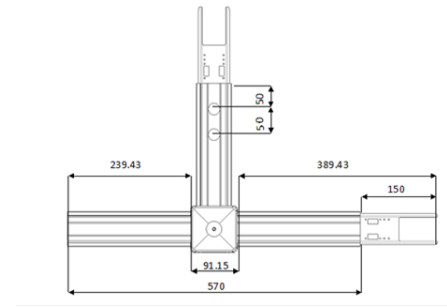

# Xona Maxima T Node

## Technical Details:

Information and Downloads:

Product Line:	Premio Line
Customs Tariff Number:	9405499090
Certifications	CE