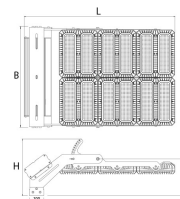

Campa Flex SF Floodlight SP900-757-137900LM

Technical Details:

Luminous Flux:	137900 lm
LED Output:	860 W
Light Yield:	153 lm/W
Light Temperature:	5700 K
Light Color:	daylight
Color Consistency (SDCM):	<3
Beam Angle:	25 °
Light Emission:	downward
LED-Chip Manufacturer:	Lumileds
LED-Chip:	SMD 5050
Ignition Time:	<0,5 s
Power Consumption:	900 W
Contains Driver:	✓
Driver Manufacturer:	Meanwell
Power Factor (PF):	>0,95
Input Driver:	cable with flying leads
CC/CV:	CC
Input Lamp:	terminal
Switching Cycles:	>100.000
Compatible with Emergency Current:	✓
Ambient Temperature (TA):	-20°C - 45°C
Storage Temperature:	-40°C - 55°C

Dimensions:	722x656x390 mm
Mounting:	Wand, Boden
Montageart:	surface mounted
IP Class:	66
IK Code:	10
Housing Color	black
Coating:	powder-coated
Special Feature of Housing:	modular, swivelling
Cover:	Lens
Net Weight:	28700 g
Type of Packaging:	box
Content Master Package:	1
Product Line:	Advance Line
Warranty	5 years
Operating Hours:	100.000 h L80/B50
Disposal Obligation:	✓
Customs Tariff Number:	9405499090
Certifications	CE, ENEC, LM80
Barcode:	4250557821467
optional 1-10V dimmbar	
Akzo Nobel Beschichtung	