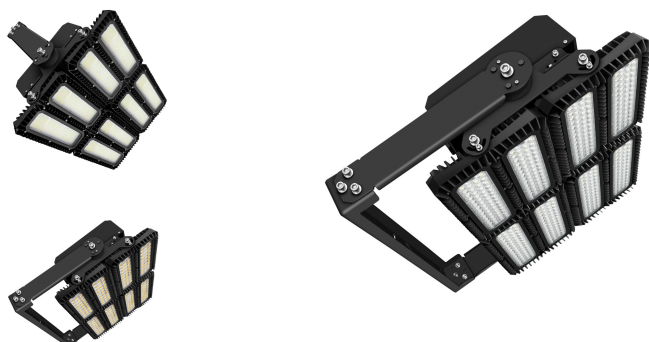

Campa Flex SF Floodlight SP900-757-137900LM

Technical Details:

Luminous Flux:	137900 lm
LED Output:	860 W
Light Yield:	153 lm/W
Light Temperature:	5700 K
Light Color:	daylight
Color Consistency (SDCM):	<3
Beam Angle:	25 °
Light Emission:	downward
LED-Chip Manufacturer:	Lumileds
LED-Chip:	SMD 5050
Ignition Time:	<0,5 s
Power Consumption:	900 W
Contains Driver:	✓
Driver Manufacturer:	Meanwell
Power Factor (PF):	>0,95
Input Driver:	cable with flying leads
CC/CV:	CC
Input Lamp:	terminal
Switching Cycles:	>100.000
Compatible with Emergency Current:	✓
Ambient Temperature (TA):	-20°C - 45°C
Storage Temperature:	-40°C - 55°C

Dimensions:	722x656x390 mm
Mounting:	Wand, Boden
Montageart:	surface mounted
IP Class:	66
IK Code:	10
Housing Color	black
Coating:	powder-coated
Special Feature of Housing:	modular, swivelling
Cover:	Lens
Net Weight:	28700 g
Type of Packaging:	box
Content Master Package:	1
Product Line:	Advance Line
Warranty	5 years
Operating Hours:	100.000 h L80/B50
Disposal Obligation:	✓
Customs Tariff Number:	9405499090
Certifications	CE, ENEC, LM80
Barcode:	4250557821467
optional 1-10V dimmbar	
Akzo Nobel Beschichtung	