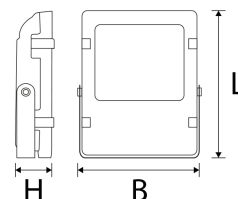

Luna Plane IP66 Floodlight 150-840-20400LM

Technical Details:

Luminous Flux:	20400 lm
LED Output:	145 W
Light Yield:	136 lm/W
Light Temperature:	4000 K
Light Color:	neutralwhite
Color Rendering Index:	≥80 Ra
Beam Angle:	120 °
Light Emission:	
LED-Chip Manufacturer:	Cree
LED-Chip:	SMD 2835
Ignition Time:	<0,5 s
Power Consumption:	150 W
Contains Driver:	✓
Driver Manufacturer:	Meanwell
Power Factor (PF):	>0.95
Input Driver:	cable with flying leads
Output of Driver:	DC 36 - 48V, 3100mA
CC/CV:	CC
Input Lamp:	cable with plug
Switching Cycles:	>50.000
Electrical Protection Class:	II
Compatible with Emergency Current:	✓
Ambient Temperature (TA):	-20°C - 50°C
Storage Temperature:	-40°C - 55°C

Dimensions:	400x340x90 mm
Mounting:	ceiling,wall
Montageart:	surface mounted
IP Class:	66
IK Code:	09
Housing Color	black
Housing Material:	aluminum
Coating:	powder-coated
Net Weight:	7600 g
Type of Packaging:	box
Dimensions of Packaging:	490x410x135
Weight incl. Packaging:	8.28 kg
Content Master Package:	2
Dimensions of Master Package:	415x285x510 mm
Weight Master Package:	19, kg
Product Line:	Advance Line
Warranty	3 years
Operating Hours:	50.000 h L80/B20
Disposal Obligation:	✓
Customs Tariff Number:	9405499090
Certifications	CE,TÜV,GS,ENEC,LM80
Barcode:	4250557808123
Meanwell Driver	