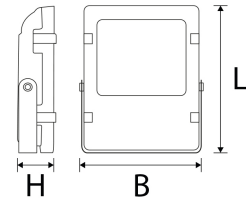

Luna Plane IP66 Floodlight 12-840-1200LM

Technical Details:

Luminous Flux:	1200 lm
LED Output:	11 W
Light Yield:	100 lm/W
Light Temperature:	4000 K
Light Color:	neutralwhite
Color Rendering Index:	≥80 Ra
Color Consistency (SDCM):	<4
Beam Angle:	120 °
LED-Chip Manufacturer:	Edison
LED-Chip:	SMD 2835
Ignition Time:	<0,5 s
Input Current:	AC 85 - 265V, 50/60Hz
Power Consumption:	12 W
Contains Driver:	✓
Power Factor (PF):	>0.9
Input Driver:	cable with plug
Output of Driver:	DC 36 - 42V, 300mA
CC/CV:	CC
Input Lamp:	cable with plug
Switching Cycles:	>35.000
Ambient Temperature (TA):	-20°C - 50°C

Dimensions:	190x235x75 mm
Mounting:	ceiling,wall,ground
Montageart:	surface mounted
IP Class:	66
IK Code:	08
Housing Color	silver
Housing Material:	aluminum
Coating:	powder-coated
Special Feature of Housing:	prismatic cover
Net Weight:	1131 g
Type of Packaging:	box
Dimensions of Packaging:	193x78x240
Weight incl. Packaging:	1.239 kg
Content Master Package:	12
Dimensions of Master Package:	500x390x260 mm
Weight Master Package:	13,50 kg
Product Line:	Advance Line
Warranty	3 years
Operating Hours:	50.000 h L70/B50
Disposal Obligation:	✓
Customs Tariff Number:	9405499090
Certifications	CE,GS
Barcode:	4250557807454