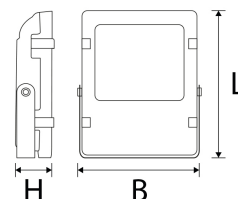

Luna Plane IP66 Floodlight 13-840-1380LM

Technical Details:

Luminous Flux:	1380 lm
LED Output:	12 W
Light Yield:	106 lm/W
Light Temperature:	4000 K
Light Color:	neutralwhite
Color Rendering Index:	≥80 Ra
Color Consistency (SDCM):	<3
Beam Angle:	120 °
LED-Chip Manufacturer:	Seoul Semi
LED-Chip:	SMD 2835
Ignition Time:	<0,5 s
Input Current:	AC 85 - 265V, 50/60Hz
Power Consumption:	13 W
Contains Driver:	✓
Power Factor (PF):	>0.9
Input Driver:	cable with plug
Output of Driver:	DC 36 - 42V, 300mA
Switching Cycles:	>35.000
Ambient Temperature (TA):	-20°C - 50°C

Dimensions:	205x150x42 mm
Mounting:	ceiling,wall,ground
IP Class:	66
IK Code:	08
Housing Color	white
Housing Material:	aluminum
Coating:	powder-coated
Net Weight:	1121 g
Type of Packaging:	box
Dimensions of Packaging:	190x80x235
Weight incl. Packaging:	1.226 kg
Content Master Package:	12
Dimensions of Master Package:	500x390x266 mm
Weight Master Package:	15,47 kg
Product Line:	Advance Line
Warranty	3 years
Operating Hours:	100.000 h L70/B50
Disposal Obligation:	✓
Customs Tariff Number:	9405421000
Certifications	CE,TÜV,GS,LM80,SELV,D
Barcode:	4250557812267