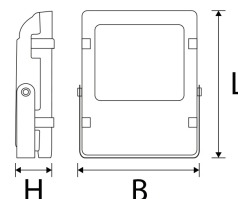

Luna Plane IP66 Floodlight 150-840-20400LM,silber

Technical Details:

Luminous Flux:	20400 lm
LED Output:	145 W
Light Yield:	136 lm/W
Light Temperature:	4000 K
Light Color:	neutralwhite
Color Rendering Index:	≥82 Ra
Color Consistency (SDCM):	<3
Beam Angle:	120 °
Light Emission:	
LED-Chip Manufacturer:	Cree
LED-Chip:	SMD 2835
Ignition Time:	<0,5 s
Power Consumption:	150 W
Contains Driver:	✓
Driver Manufacturer:	Meanwell
Power Factor (PF):	>0.96
Input Driver:	cable with flying leads
Output of Driver:	DC 36 - 48V, 3100mA
CC/CV:	CC
Input Lamp:	cable with plug
Switching Cycles:	>50.000
Electrical Protection Class:	II
Compatible with Emergency Current:	✓
Ambient Temperature (TA):	-20°C - 50°C
Storage Temperature:	-40°C - 55°C

Dimensions:	400x340x90 mm
Mounting:	ceiling,wall
Montageart:	surface mounted
IP Class:	66
IK Code:	09
Housing Color	silver
Housing Material:	aluminum
Coating:	powder-coated
Cover:	prismatic
Net Weight:	7380 g
Type of Packaging:	box
Dimensions of Packaging:	490x410x135
Weight incl. Packaging:	8.01 kg
Content Master Package:	2
Dimensions of Master Package:	1100x430x170 mm
Weight Master Package:	18,0 kg
Product Line:	Advance Line
Warranty	3 years
Operating Hours:	50.000 h L80/B20
Disposal Obligation:	✓
Customs Tariff Number:	9405409990
Certifications	CE,TÜV,GS,ENEC,LM80
Barcode:	4250557811130
Meanwell Driver	