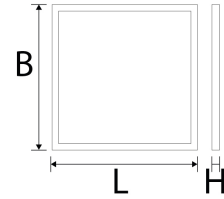

Cetara Office 6262-36-840-3125-4850LM

Technical Details:

Luminous Flux:	4400 lm
LED Output:	35 W
Light Yield:	122 lm/W
Light Temperature:	4000 K
Light Color:	neutralwhite
Color Rendering Index:	≥80 Ra
Color Consistency (SDCM):	<3
Beam Angle:	120 °
Unified Glare Rating (UGR):	<22
Light Emission:	downward
LED-Chip Manufacturer:	Everlight
LED-Chip:	SMD 4014
Ignition Time:	<0,5 s
Power Consumption:	36 W
Output of Driver:	DC 32-42V, 500-1000mA
CC/CV:	CC
Input Lamp:	plug connector
Switching Cycles:	>100.000
Ambient Temperature (TA):	-10°C - 40°C

Dimensions:	620x620x10 mm
Mounting:	Decke
Montageart:	recessed
IP Class:	20 (44 room side)
IK Code:	02
Housing Color	white
Housing Material:	aluminum
Coating:	powder-coated
Cover:	opal
Net Weight:	2330 g
Type of Packaging:	box
Dimensions of Packaging:	650x665x35
Weight incl. Packaging:	2.8 kg
Content Master Package:	5
Dimensions of Master Package:	657x203x688 mm
Weight Master Package:	14,82 kg
Product Line:	Advance Line
Warranty	5 years
Operating Hours:	50.000 h L80/B20
Disposal Obligation:	✓
Customs Tariff Number:	9405119090
Certifications	CE,D
Barcode:	4250557812625
ohne LED-Treiber	
without LED driver	
Achtung EU-Größe nicht für deutsche Decken	
EU size can not be used for German ceilings	