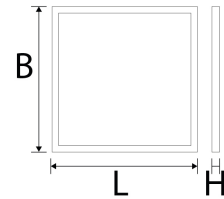

## Technical Details:

Luminous Flux:	4320 lm
LED Output:	35 W
Light Yield:	120 lm/W
Light Temperature:	3000 K
Light Color:	warmwhite
Color Rendering Index:	≥80 Ra
Color Consistency (SDCM):	<3
Beam Angle:	90 °
Unified Glare Rating (UGR):	<19
Light Emission:	downward
LED-Chip Manufacturer:	SANAN
LED-Chip:	SMD 4014
Number of LED:	216
Ignition Time:	<0,5 s
Power Consumption:	36 W
Power Factor (PF):	>0.95
Output of Driver:	DC 32-42V, 500-1000mA
CC/CV:	CC
Input Lamp:	plug connector
Switching Cycles:	>100.000
Ambient Temperature (TA):	-25°C - 45°C
Storage Temperature:	-40°C - 60°C

Dimensions:	620x620x10 mm
Mounting:	Decke
Montageart:	recessed
IP Class:	20 (44 room side)
IK Code:	07
Housing Color	white
Housing Color (RAL Code):	similar 9016
Housing Material:	aluminum
Coating:	powder-coated
Cover:	prismatic
Net Weight:	2270 g
Type of Packaging:	box
Dimensions of Packaging:	640x680x35
Weight incl. Packaging:	2.67 kg
Content Master Package:	5
Dimensions of Master Package:	655x705x200 mm
Weight Master Package:	14,5 kg
Product Line:	Advance Line
Warranty	5 years
Operating Hours:	100.000 h L80/B10
Disposal Obligation:	✓
Customs Tariff Number:	9405 11 90 90
Certifications	CE,D
Barcode:	4250557819716
LED-Treiber nicht im Lieferumfang enthalten!	
without LED driver!	