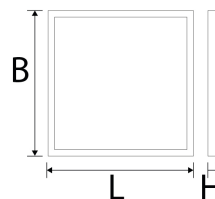

## Technical Details:

Luminous Flux:	3960 lm
LED Output:	35 W
Light Yield:	113 lm/W
Light Temperature:	4000 K
Light Color:	neutralwhite
Color Rendering Index:	≥90 Ra
Color Consistency (SDCM):	<4
Beam Angle:	110 °
Unified Glare Rating (UGR):	<21
Light Emission:	downward
LED-Chip:	SMD 2835
Ignition Time:	<0,5 s
Power Consumption:	35 W
Contains Driver:	✓
Power Factor (PF):	>0.96
Output of Driver:	DC 32-42V, 500-1000mA
CC/CV:	CC
Input Lamp:	plug connector
Switching Cycles:	>100.000
Ambient Temperature (TA):	-20°C - 45°C
Storage Temperature:	-40°C - 60°C

Dimensions:	620x620x12 mm
Mounting:	Decke
IP Class:	66
IK Code:	06
Housing Color	white
Housing Color (RAL Code):	similar 9003
Housing Material:	aluminum
Coating:	powder-coated
Special Feature of Housing:	weather proof
Cover:	opal
Net Weight:	3166 g
Type of Packaging:	box
Dimensions of Packaging:	645x645x45
Weight incl. Packaging:	3.65 kg
Content Master Package:	4
Dimensions of Master Package:	650 x 650 x240 mm
Weight Master Package:	19,4 kg
Product Line:	Advance Line
Warranty	5 years
Operating Hours:	50.000 h L80/B20
Disposal Obligation:	✓
Customs Tariff Number:	9405119090
Certifications	CE,LM80,D
Barcode:	4250557823171
inkl. Klemmdose mit Terminalblock in/out	
Brandschutzklasse UL94-HB	
auch mit dimmbarem Treiber lieferbar	