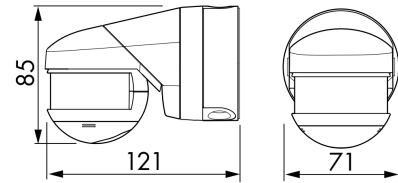

## Technical Details:

Information and Downloads:

<b>Dimensions:</b>	121x85x71 mm
<b>Net Weight:</b>	371 g
<b>Weight incl. Packaging:</b>	0.261 kg
<b>Barcode:</b>	4007529970025
Technische Details s. Beschreibung	